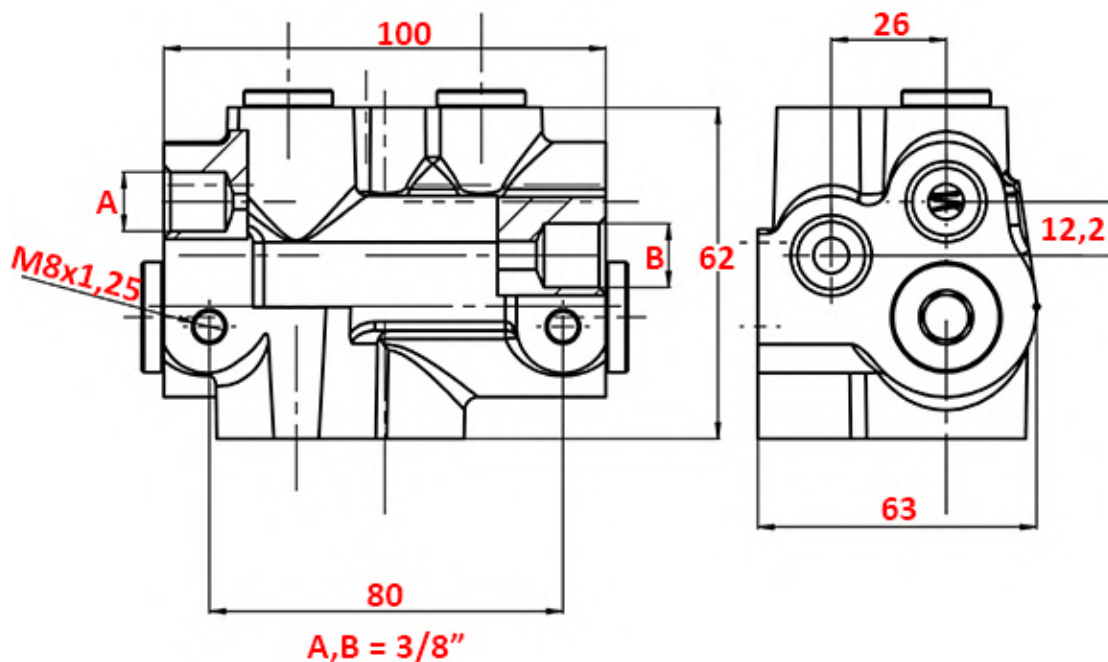

13868

[mm]

DVOSMERNI CILINDER "B" / **DVOSMERNI CILINDER "A" /**
Double acting marker "B" cylinder **Double acting marker "A" cylinder**

POVEZAVA NA TRAKTORSKI VENTIL /
Connecting to the tractor valve

Šifra / Code	13868
Navoji "A" "B" / Threads "A" "B"	3/8"