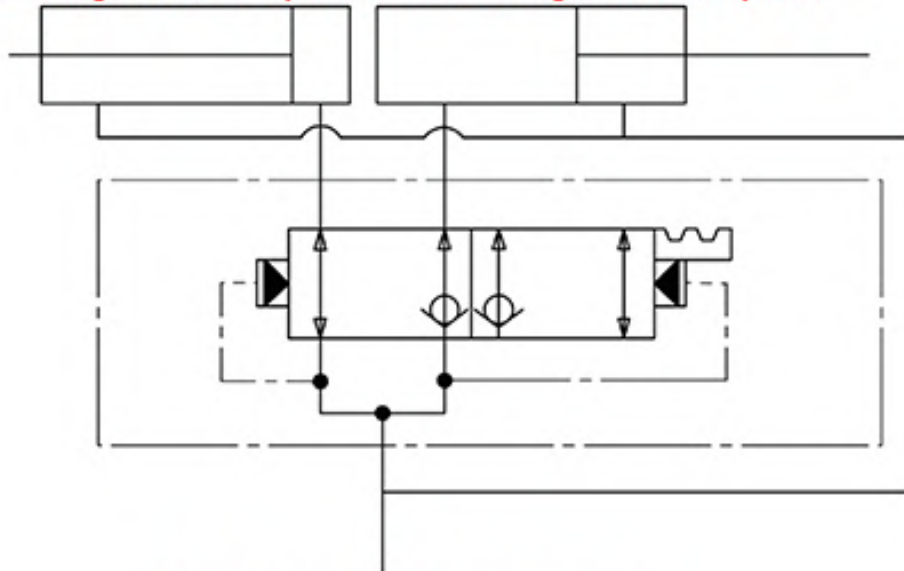

13868

[mm]

DVOSMERNI CILINDER "B" / **DVOSMERNI CILINDER "A" /**
Double acting marker "B" cylinder **Double acting marker "A" cylinder**

POVEZAVA NA TRAKTORSKI VENTIL /
Connecting to the tractor valve

Šifra / Code	13868
Navoji "A" "B" / Threads "A" "B"	3/8"